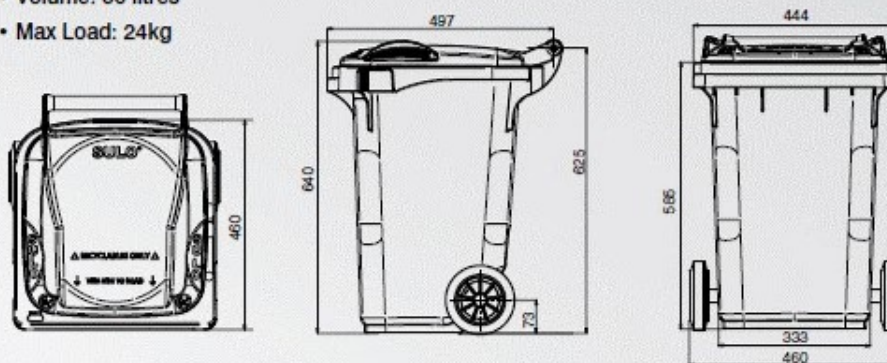

### 60 litre Standard

- Weight: 6.19kg with 200mm wheels
- Volume: 60 litres
- Max Load: 24kg

### 60 Litre Retro bin with extension handle

- Weight: 6.44kg with 200mm wheels
- Volume: 60 litres
- Max Load: 24kg